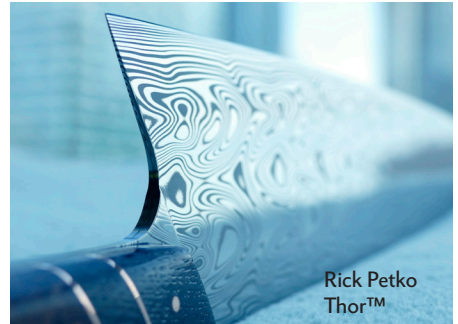

Don Nguyen
Odin Heim™

Rick Petko
Thor™